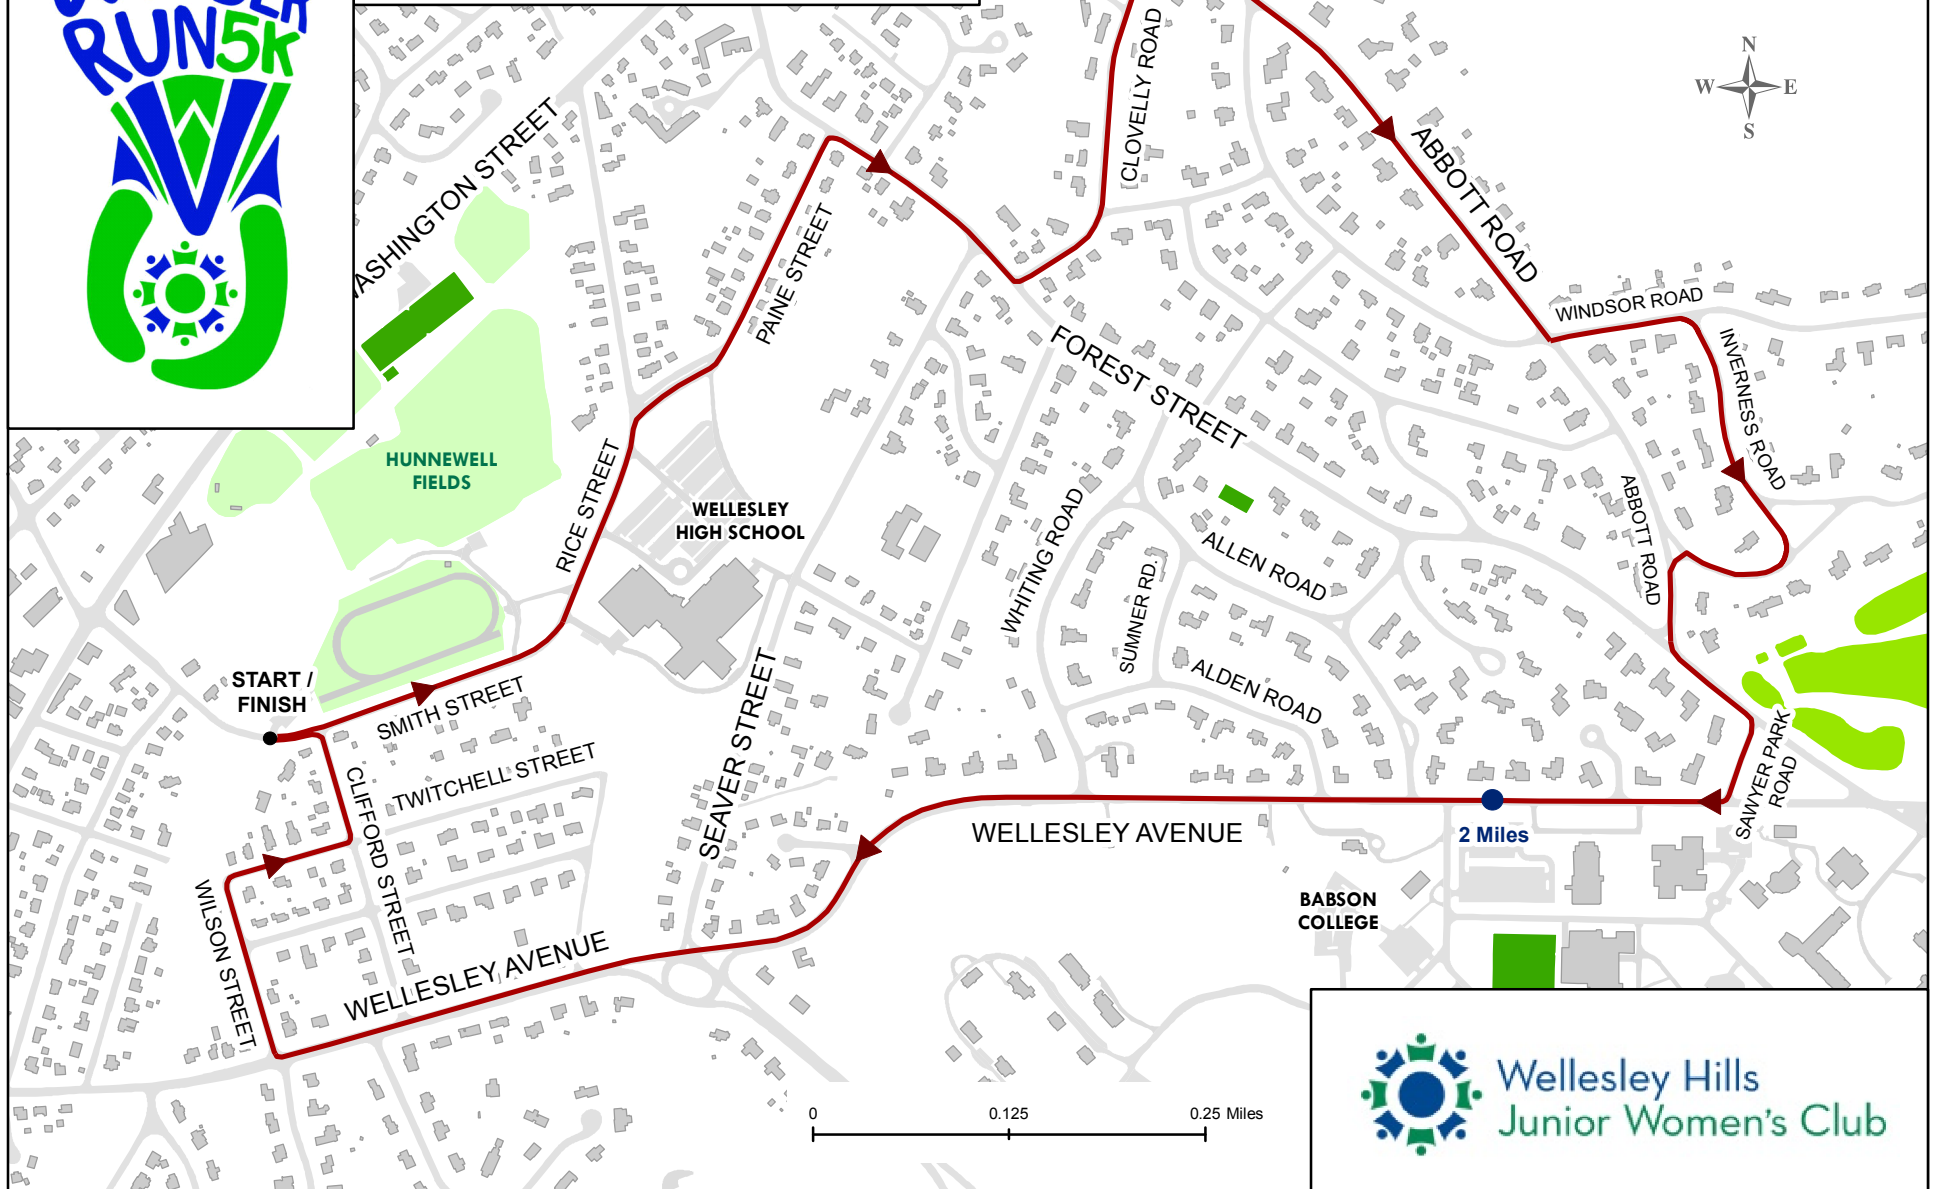

COURSE MAP

Sunday, May 20th, 2018

8:30 a.m.

Wellesley Hills
Junior Women's Club